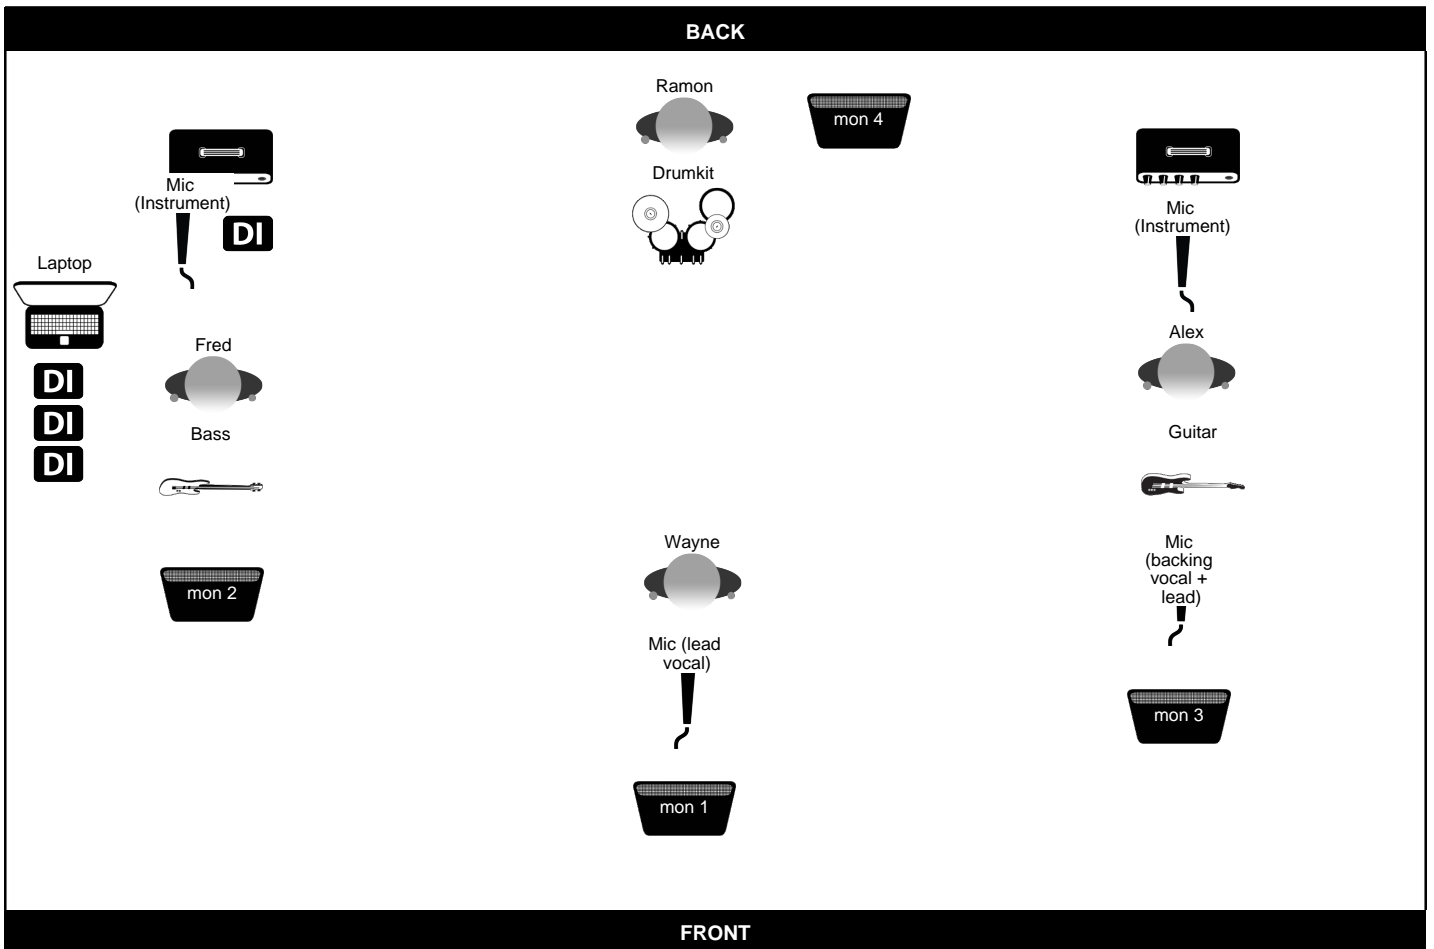

<http://www.sumomusic.ch>

Contact: fred@sumomusic.ch (079 307 20 92 / fred@sumomusic.ch)

Extra Info

Fred need a table (1M) for the laptop

Monitor Groups

Group	Soundmix
Group 1	Group 1
Group 2	Group 2
Group 3	Group 3
Group 4	Group 4